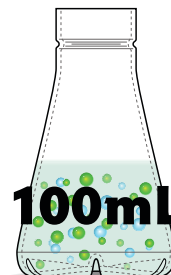

# Growing Bacillus in Ultra Yield Flasks™

**FILL VOLUME**

**SHAKE SPEED**

**2.5L** | Part No. 931136-B

**Seal** | Part No. 899425

**500mL** | Part No. 931141

**Seal** | Part No. 899424

**250mL** | Part No. 931144

**Seal** | Part No. 899423

**125mL** | Part No. 931147

**Seal** | Part No. 899421