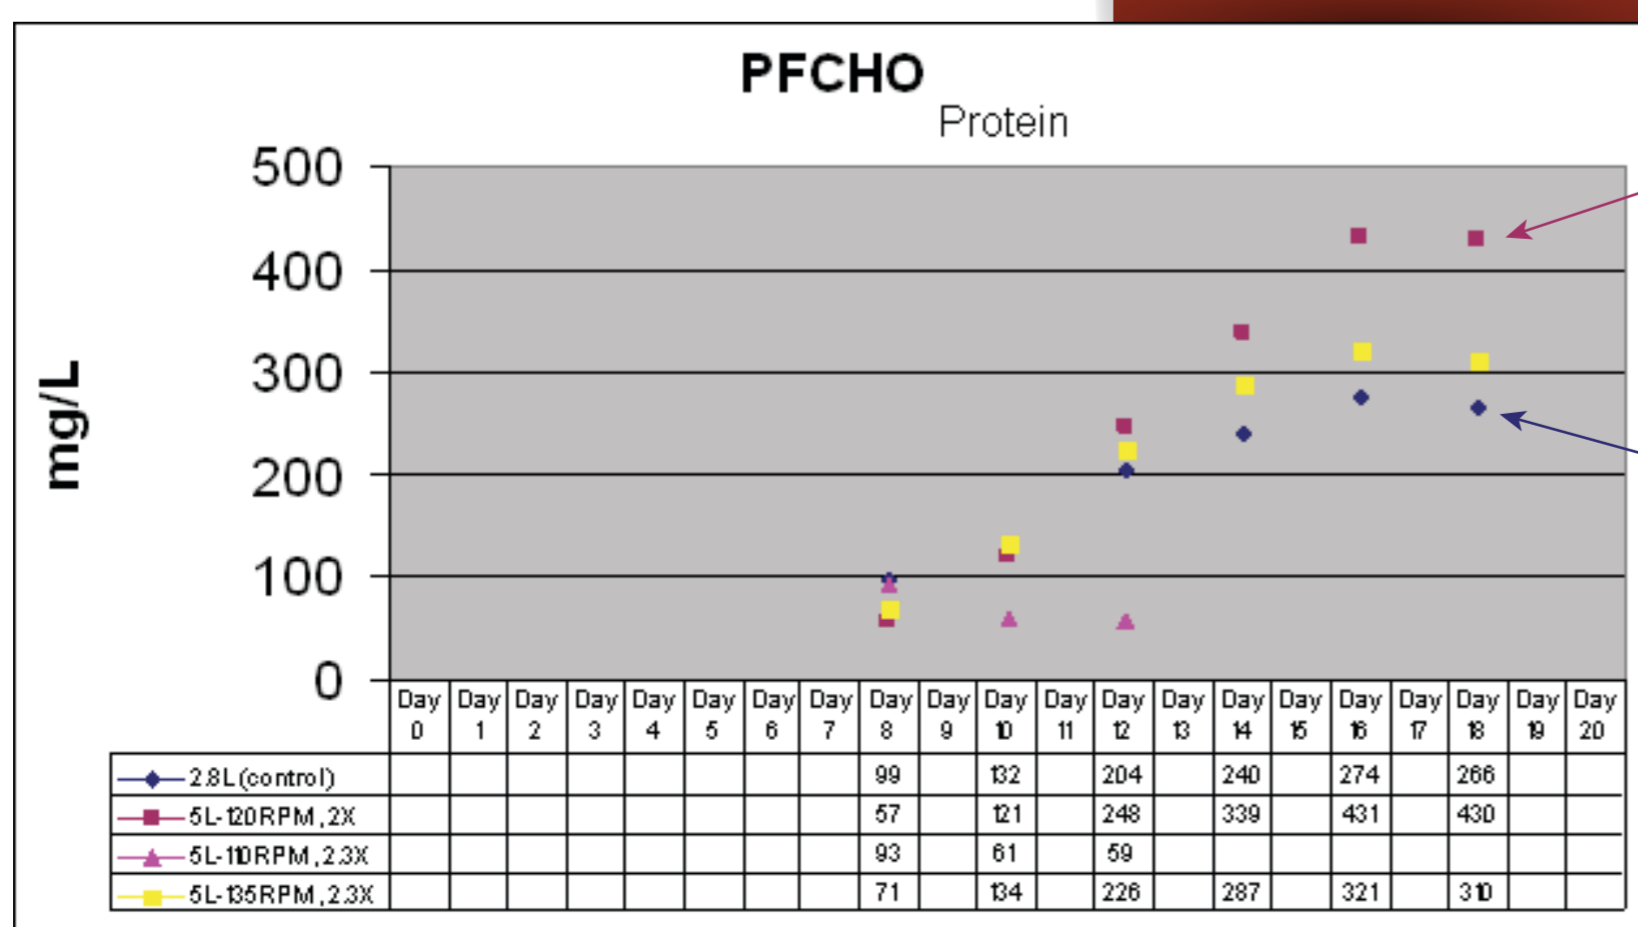

Same Foot Print Double Volume

Optimum Growth™ 5L (3L Media)

vs Nalgene Nunc® 2.8L (1.5L)

**600%
INCREASE
IN PROTEIN**

**Optimum Growth™ 5L
1531mg/L
2X Volume & 3X Protein**

**Fernbach 2.8L
553mg/L**

**400%
INCREASE
IN PROTEIN**

**Optimum Growth™ 5L
430mg/L
2X Volume & 2X Protein**

**Fernbach 2.8L
266mg/L**

Conclusion

With Optimum Growth
2X Volume & 2-3X Protein

+

<

Fernbach 2.8L Flask
(1.5L Working Volume)

Fernbach 2.8L Flask
(1.5L Working Volume)

Optimum Growth™ 5L Flask
(3L Working Volume)

Recommended Shaker Speeds Optimum Growth™ 5 Liter Flasks

120RPM | 80RPM (2" Orbit)