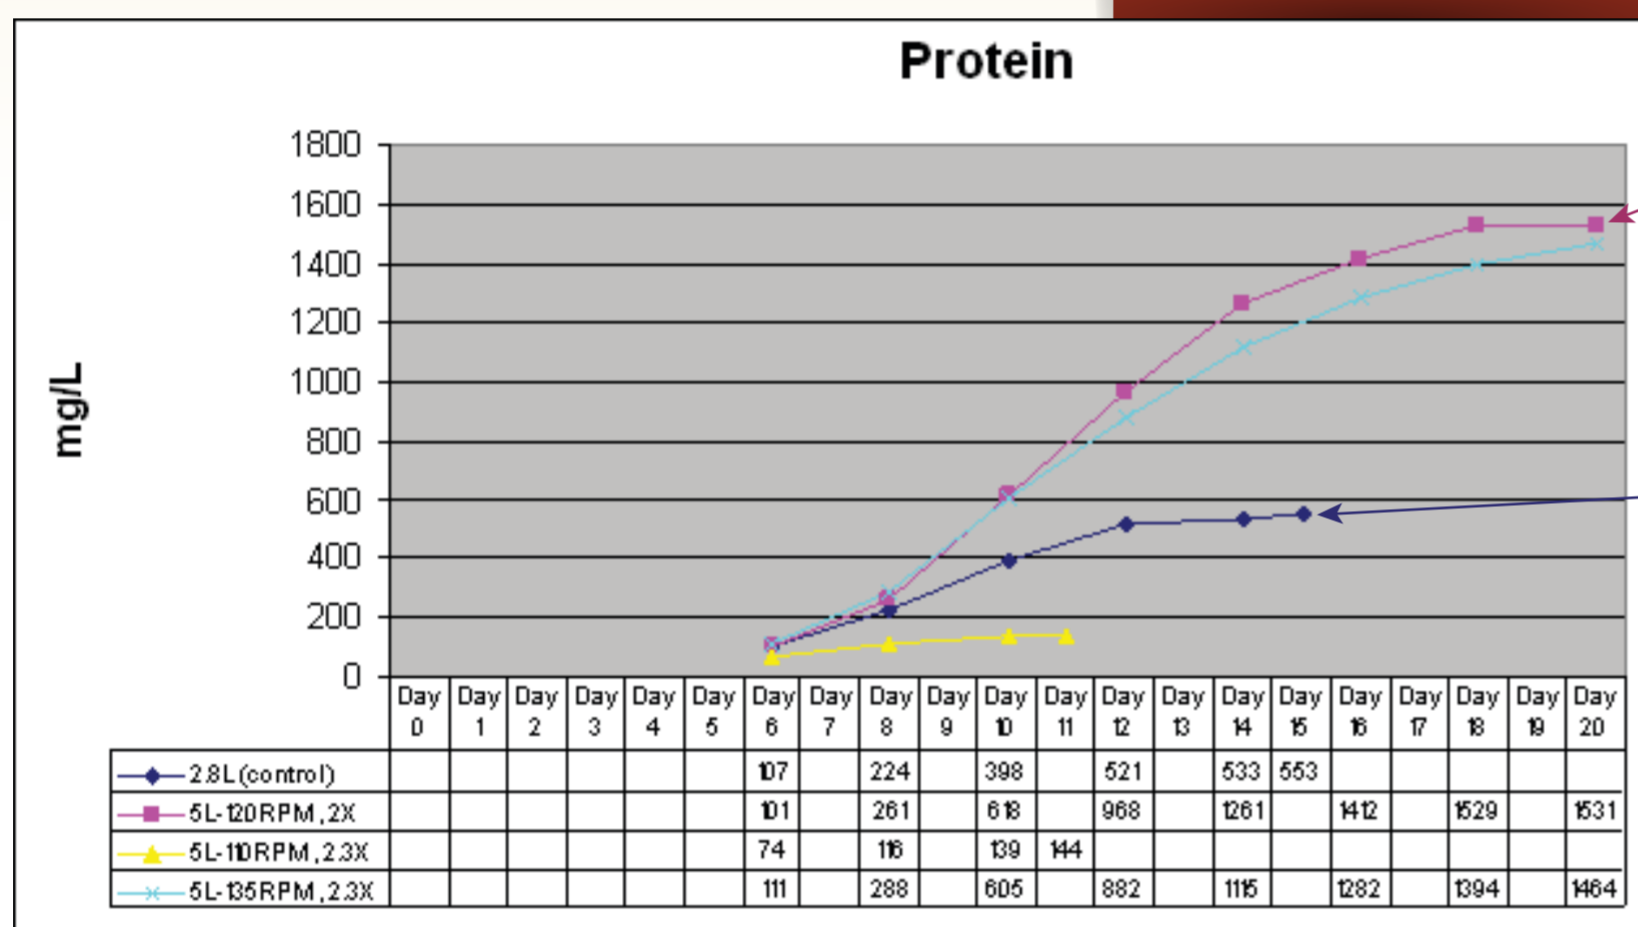

Same Foot Print Double Volume

Optimum Growth™ 5L (3L Media)

vs Nalgene Nunc® 2.8L (1.5L)

**600%
INCREASE
IN PROTEIN**

**Optimum Growth™ 5L
1531mg/L
2X Volume & 3X Protein**

**Fernbach 2.8L
553mg/L**

**400%
INCREASE
IN PROTEIN**

**Optimum Growth™ 5L
430mg/L
2X Volume & 2X Protein**

**Fernbach 2.8L
266mg/L**

Conclusion

With Optimum Growth
2X Volume & 2-3X Protein

+

<

Fernbach 2.8L Flask
(1.5L Working Volume)

Fernbach 2.8L Flask
(1.5L Working Volume)

Optimum Growth™ 5L Flask
(3L Working Volume)

Recommended Shaker Speeds Optimum Growth™ 5 Liter Flasks

120RPM | 80RPM (2" Orbit)